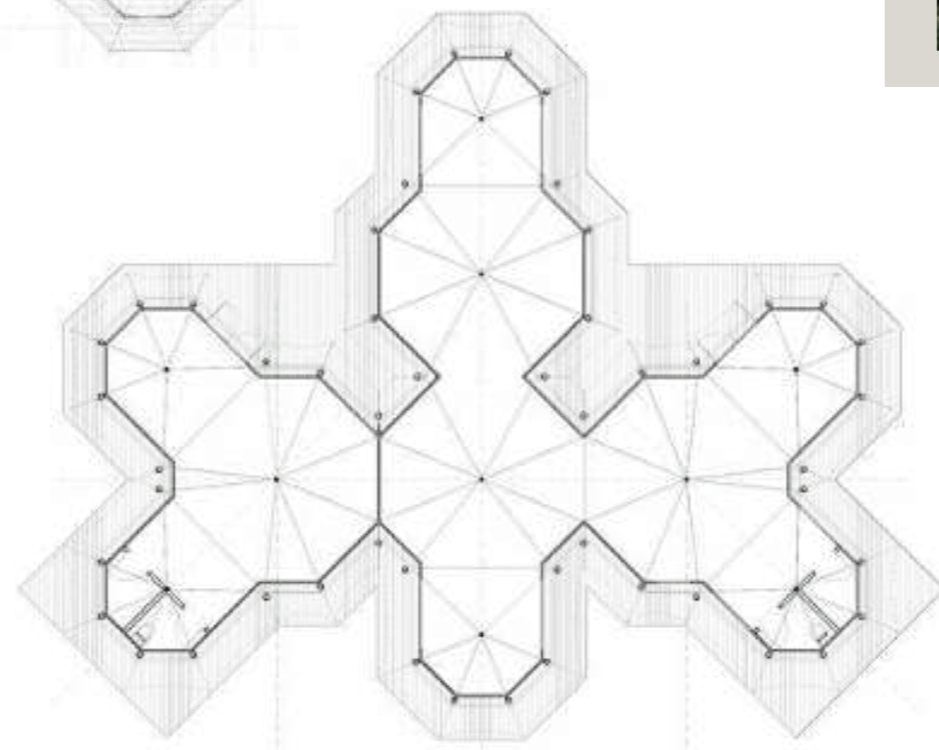

Luxury Tent Range

Shaka Collection

One Tent, Multiple Journeys