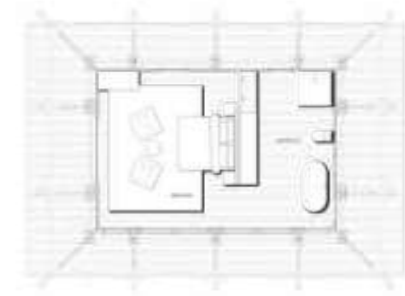

Standard Size

8 m x 5.5 m - 44 m²

26.25 ft x 18.05 ft - 473.6 ft²

Standard Floor Plan

Layout 1

Layout 2

Layout 3

Head-turning