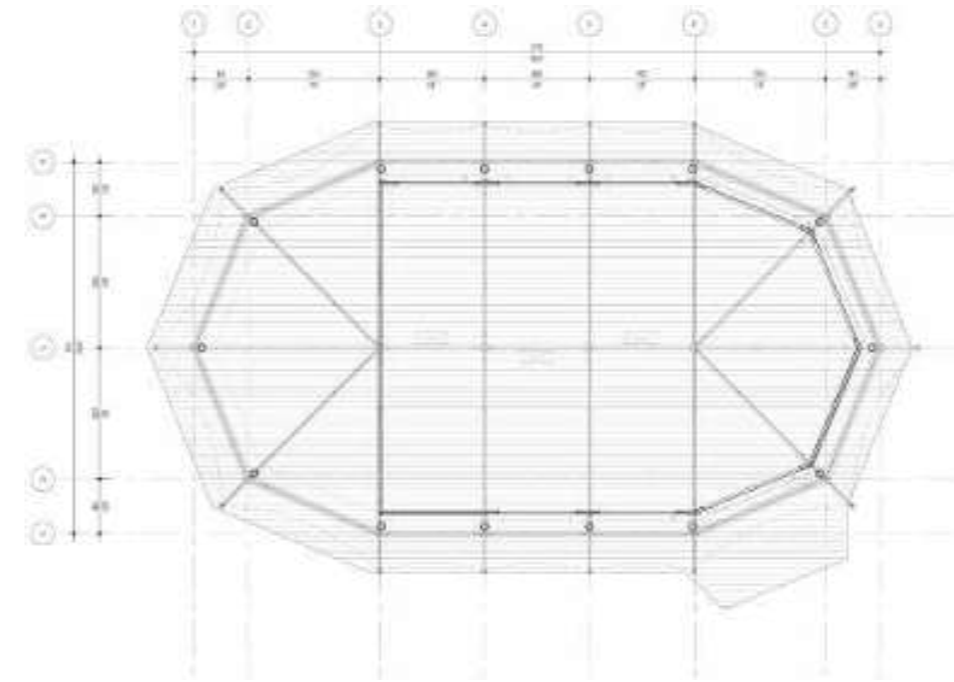

Standard Size

- 3.4 m x 3.4 m - 11.2 m²
- 5.4 m x 5.4 m - 28.6 m²

- 11 ft x 11 ft - 120.8 ft²
- 17.6 ft x 17.6 ft - 308.9 ft²

Adventure Camp, Belgium

Standard Floor Plan

Layout 1

Layout 2

Layout 3

Standard Size

8.3 m x 5.7 m - 42 m²

27.1 ft x 18.7 ft - 455.2 ft²

Open Sky, Utah

Standard Floor Plan

Layout 1

Layout 2

Layout 3