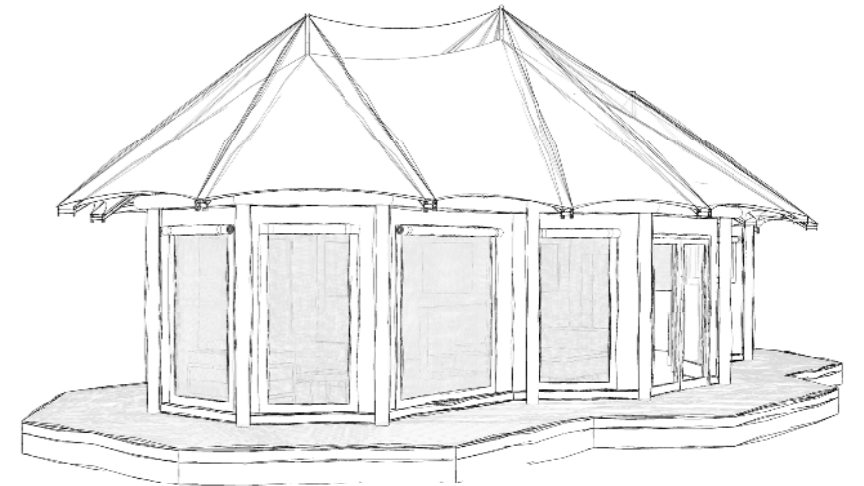

Barbuda Ocean Club, Barbuda