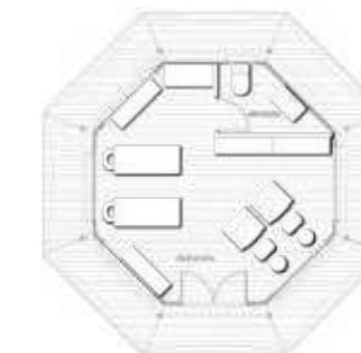

Standard Size

5.8 m x 5.8 m - 28 m²

19.1 ft x 19.1 ft - 301.8 ft²

Menjangan Dynasty Resort, Indonesia

Standard Floor Plan

Layout 1

Layout 2

Layout 3