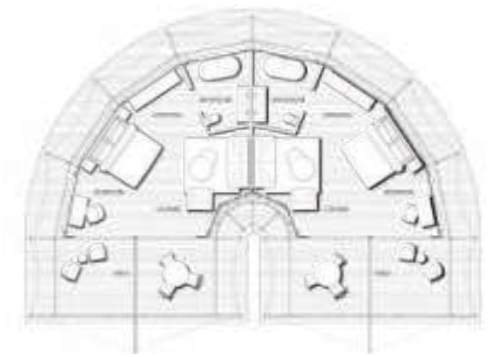

Standard Size

13.2 m x 8 m - 63.1 m²
 43.3 ft x 26.1 ft - 678.7 ft²

Factory Photo, South Africa

Standard Floor Plan

Layout 1

Layout 2

Layout 3

Luxury Tent Range