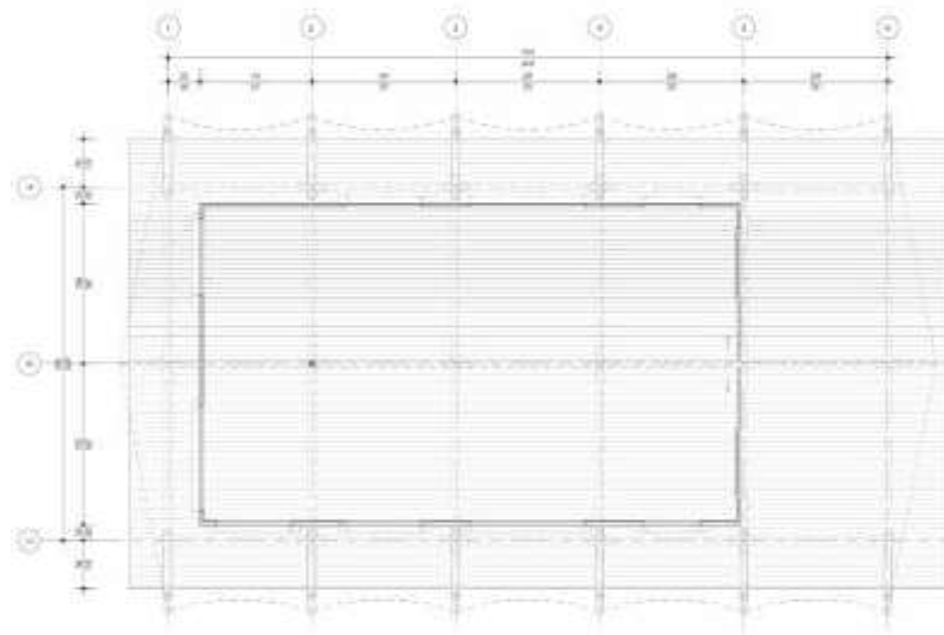

Standard Size

13.2 m x 8 m - 63.1 m²
 43.3 ft x 26.1 ft - 678.7 ft²

Factory Photo, South Africa

Standard Floor Plan

Layout 1

Layout 2

Layout 3

Luxury Tent Range

Gazelle

Standard Features

- Mild steel powder coated frame
- Gum-pole ring-beam structure
- Shade net flysheet
- PVC flysheet
- 550 gsm Ripstop Canvas tent body
- Inner ceiling
- Curtains
- Square tubing, body poles & webbing straps

Standard Size

8.4 m x 5 m - 42 m²

27.6 ft x 16.4 ft - 452.1 ft²

Mdluli Safari Lodge, Kruger National Park

Standard Floor Plan

Layout 1

Layout 2

Layout 3