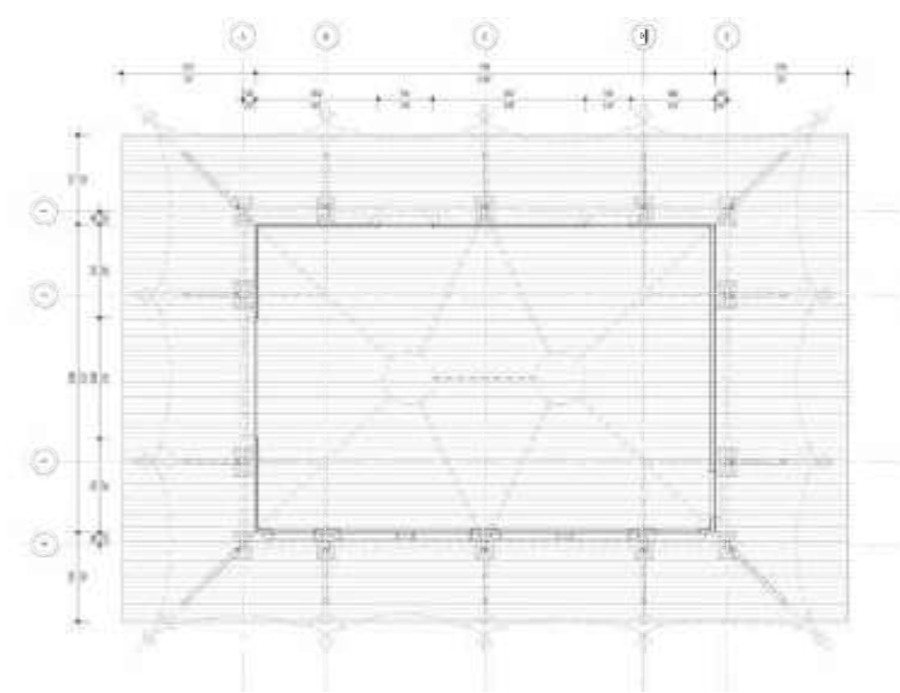

Standard Size

8 m x 5.5 m - 44 m²

26.25 ft x 18.05 ft - 473.6 ft²

Standard Floor Plan

Layout 1

Layout 2

Layout 3

Head-turning