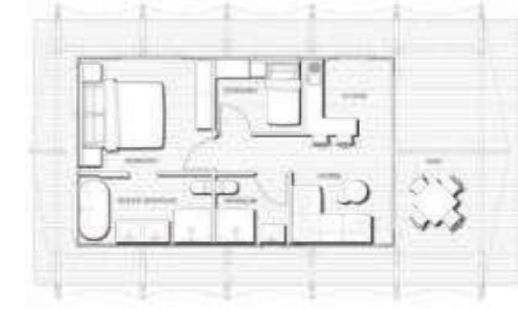

Standard Size

8.4 m x 5 m - 42 m²

27.6 ft x 16.4 ft - 452.1 ft²

Mdluli Safari Lodge, Kruger National Park

Standard Floor Plan

Layout 1

Layout 2

Layout 3

Standard Size

8.4 m x 5 m - 42 m²

27.6 ft x 16.4 ft - 452.1 ft²

Phelwana Game Lodge, Hoedspruit

Standard Floor Plan

Layout 1

Layout 2

Layout 3