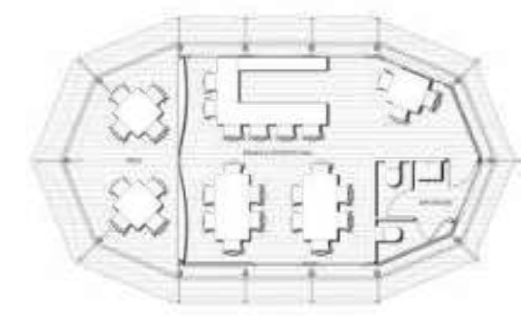

Standard Size

- 3.4 m x 3.4 m - 11.2 m²
- 5.4 m x 5.4 m - 28.6 m²

- 11 ft x 11 ft - 120.8 ft²
- 17.6 ft x 17.6 ft - 308.9 ft²

Adventure Camp, Belgium

Standard Floor Plan

Layout 1

Layout 2

Layout 3

Standard Size

8.3 m x 5.7 m - 42 m²

27.1 ft x 18.7 ft - 455.2 ft²

Open Sky, Utah

Standard Floor Plan

Layout 1

Layout 2

Layout 3

Standard Size

9.5 m x 5 m - 47.5 m²

31.2 ft x 16.4 ft - 511.3 ft²

Fothergill Island, Zimbabwe

Standard Floor Plan

Layout 1

Layout 2

Layout 3