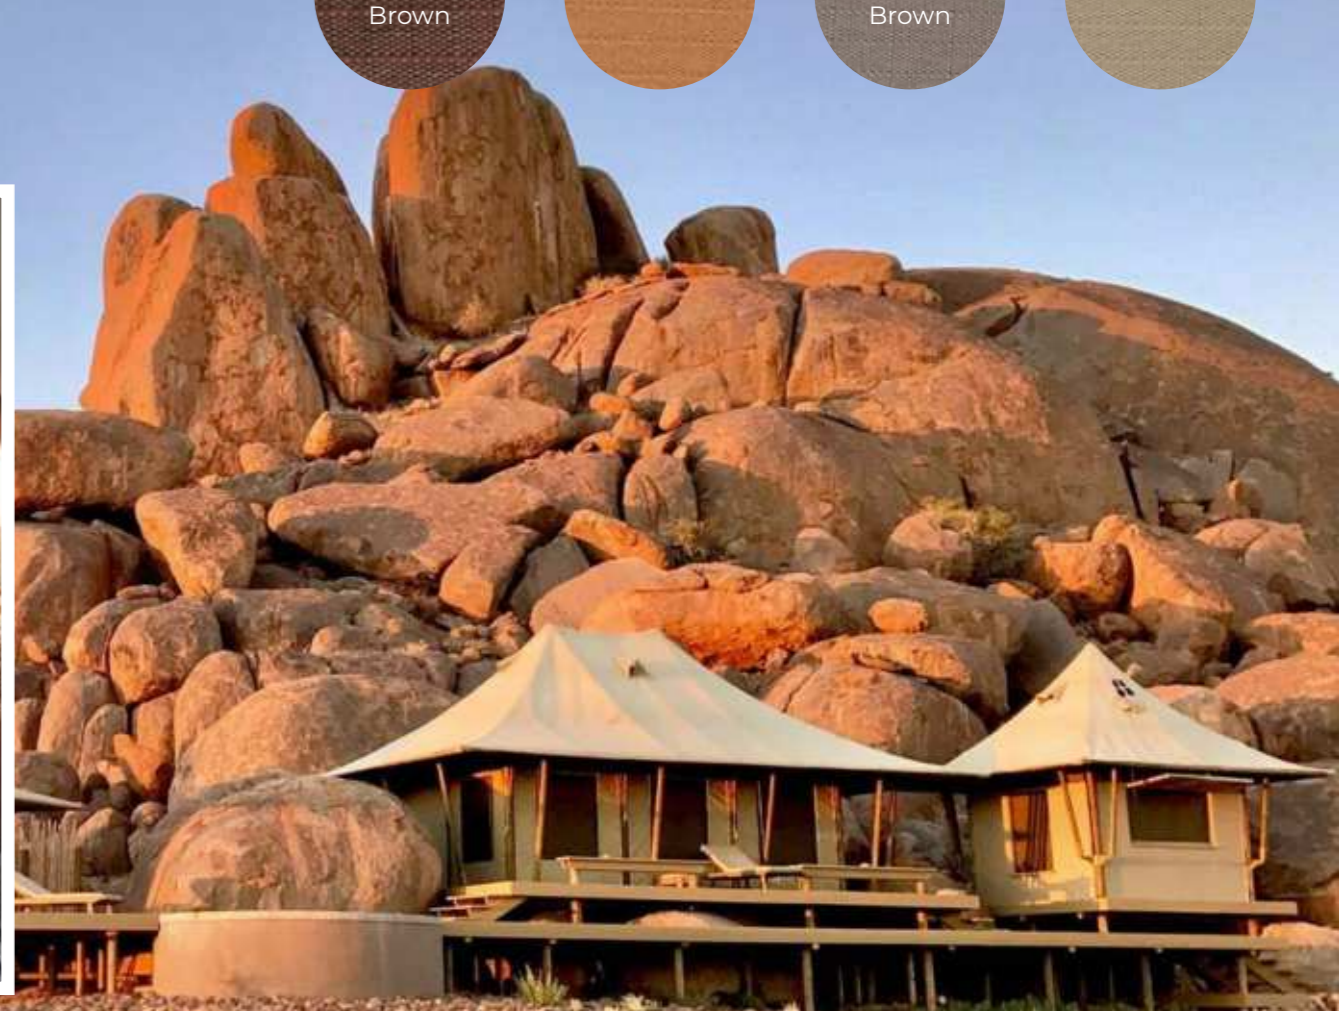

Bespoke Designs

Particularly designed and truly made for the wild

The Elephant Camp
Victoria Falls, Zimbabwe

The Elephant Camp
Victoria Falls, Zimbabwe

Belmond Savute Elephant Lodge, Botswana

Wolwedan Dune Camp, Namibia

Belmond Savute Elephant Lodge, Botswana

Belmond Savute Elephant Lodge, Botswana

Onguma Tented Camp,
Namibia

Boulders Camp, Namibia

Chocolate
Brown

Rust

Autumn
Brown

Sand