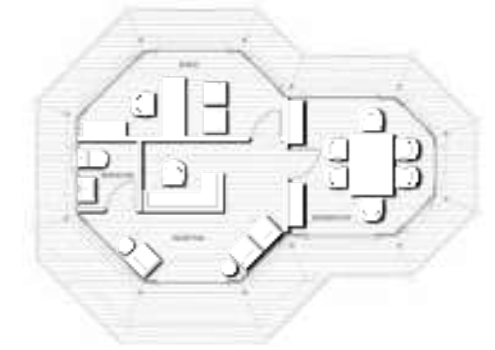

Standard Size

9 m x 5.8 m - 38.4 m²

 29.6 ft x 19.1 ft - 413.7 ft²

Open Sky, Utah

Standard Floor Plan

Layout 1

Layout 2

Layout 3