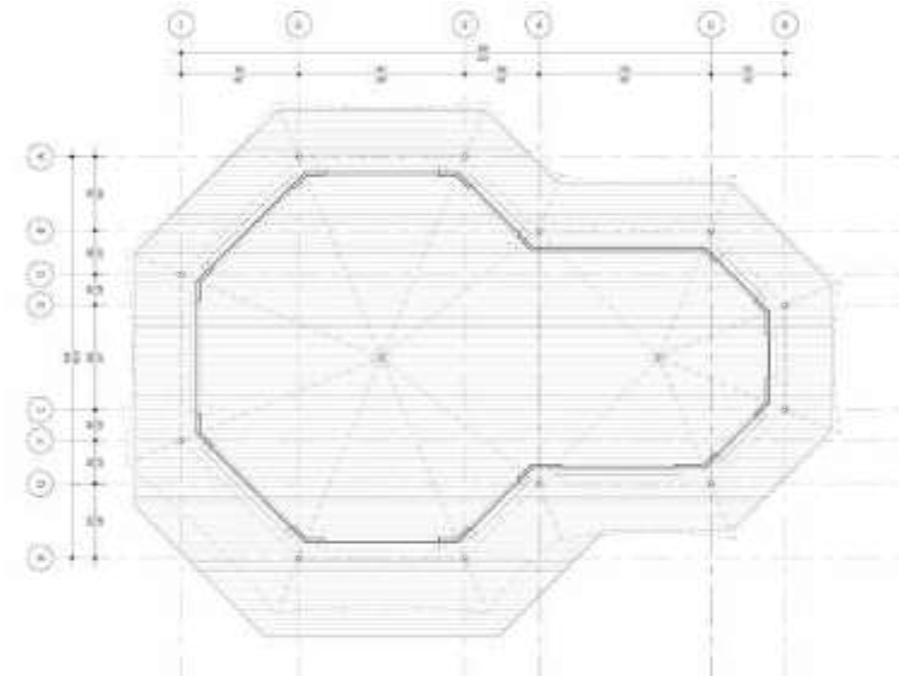

Standard Floor Plan