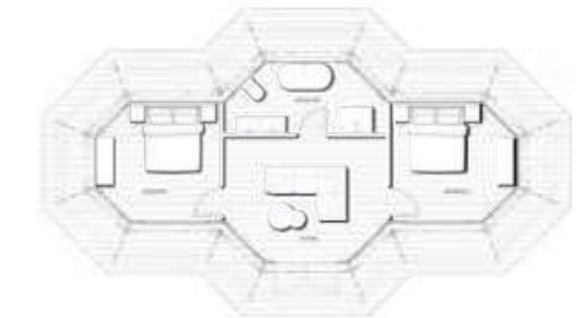

Standard Size

12.2 m x 5.8 m - 49 m²

40.8 ft x 19.1 ft - 525.5 ft²

Walden Retreats Hill Country, USA

Standard Floor Plan

Layout 1

Layout 2

Layout 3