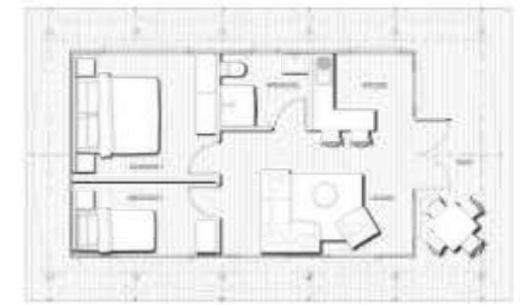

Standard Size

8.4 m x 5 m - 42 m²

27.6 ft x 16.4 ft - 452.1 ft²

Phelwana Game Lodge, Hoedspruit

Standard Floor Plan

Layout 1

Layout 2

Layout 3