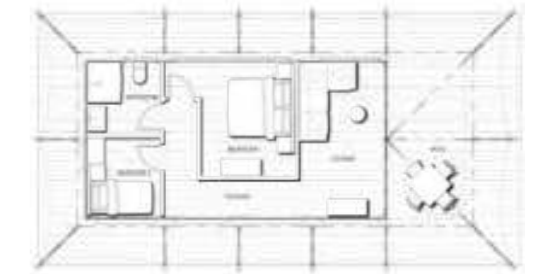

Standard Size

9.5 m x 5 m - 47.5 m²

31.2 ft x 16.4 ft - 511.3 ft²

Fothergill Island, Zimbabwe

Standard Floor Plan

Layout 1

Layout 2

Layout 3