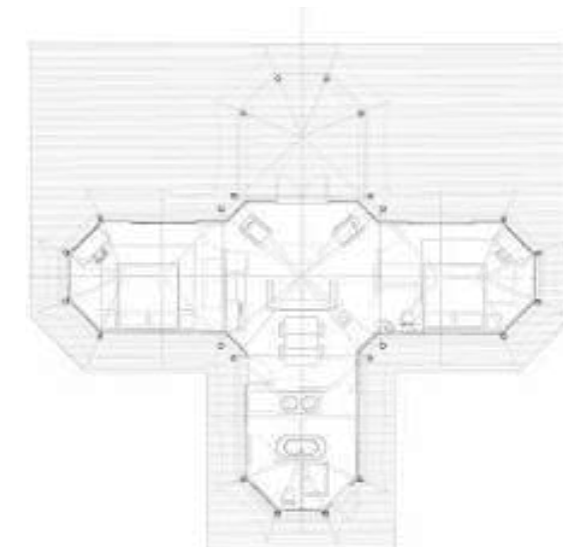

Luxury Tent Range

Shaka Collection

One Tent, Multiple Journeys