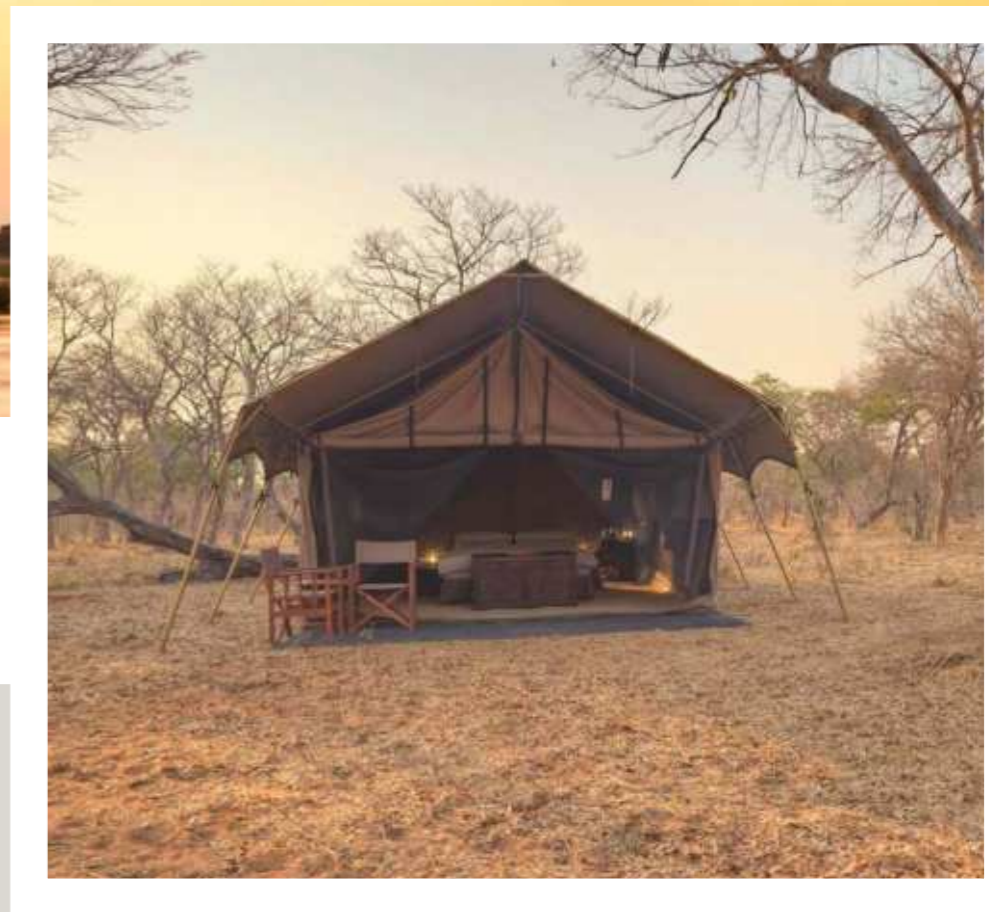

Imagine glamping in style with
Mobile Tents