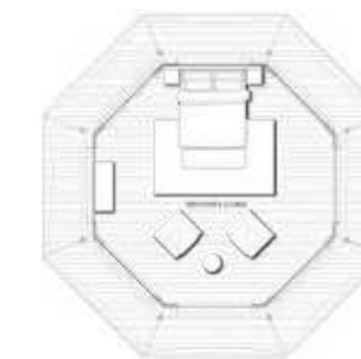

Standard Size

5.8 m x 5.8 m - 28 m²

19.1 ft x 19.1 ft - 301.8 ft²

Menjangan Dynasty Resort, Indonesia

Standard Floor Plan

Layout 1

Layout 2

Layout 3