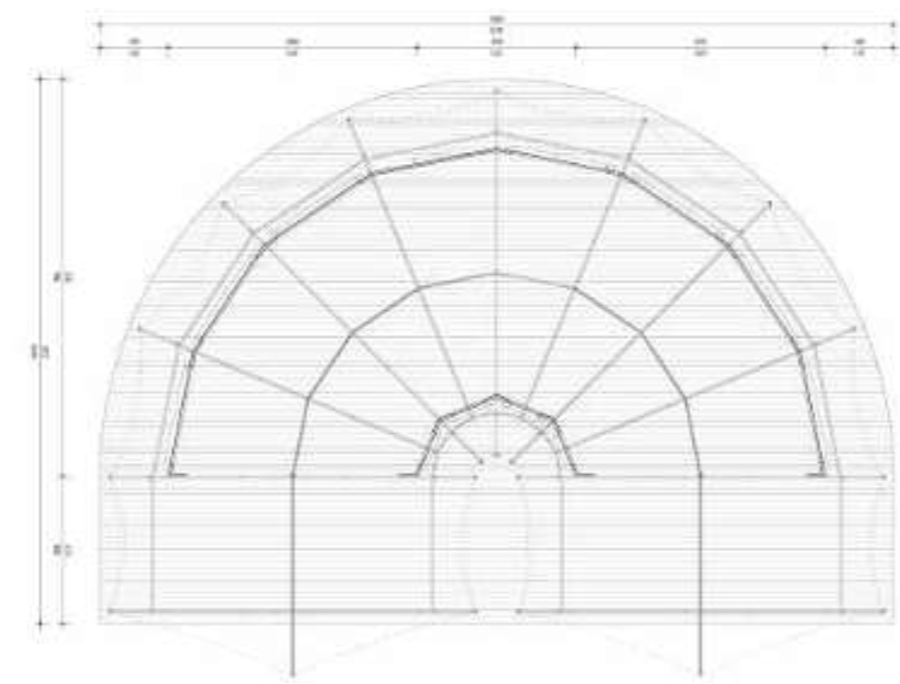

Standard Size

9.5 m x 5 m - 47.5 m²

31.2 ft x 16.4 ft - 511.3 ft²

Fothergill Island, Zimbabwe

Standard Floor Plan

Layout 1

Layout 2

Layout 3

Standard Size

13.2 m x 8 m - 63.1 m²
 43.3 ft x 26.1 ft - 678.7 ft²

Factory Photo, South Africa

Standard Floor Plan

Layout 1

Layout 2

Layout 3

Luxury Tent Range