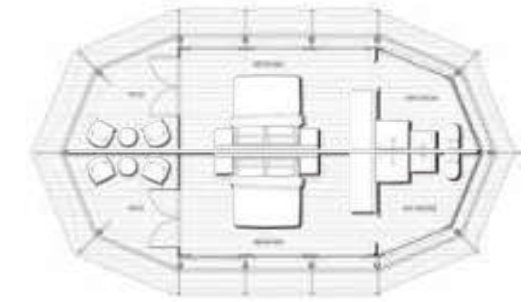

Standard Size

8.3 m x 5.7 m - 42 m²

27.1 ft x 18.7 ft - 455.2 ft²

Open Sky, Utah

Standard Floor Plan

Layout 1

Layout 2

Layout 3

Standard Size

9.5 m x 5 m - 47.5 m²

31.2 ft x 16.4 ft - 511.3 ft²

Fothergill Island, Zimbabwe

Standard Floor Plan

Layout 1

Layout 2

Layout 3