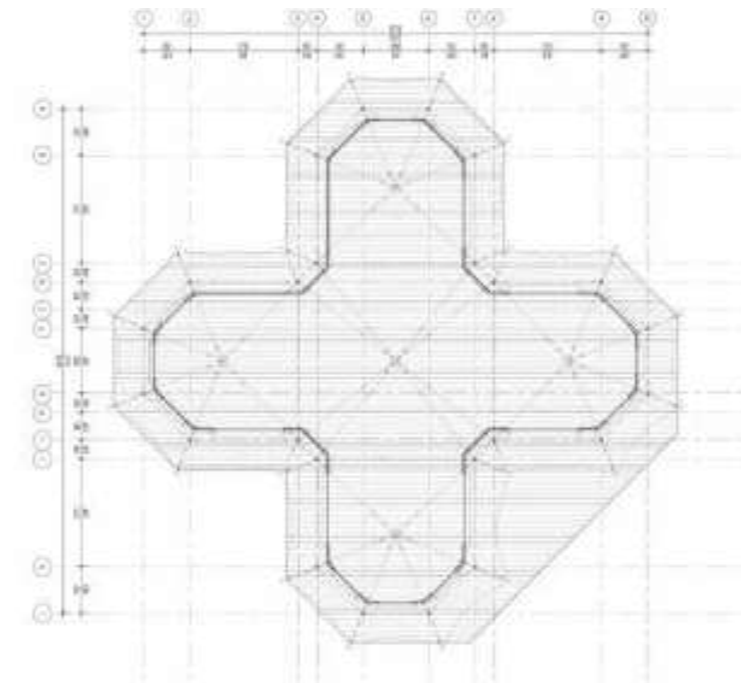

Standard Floor Plan