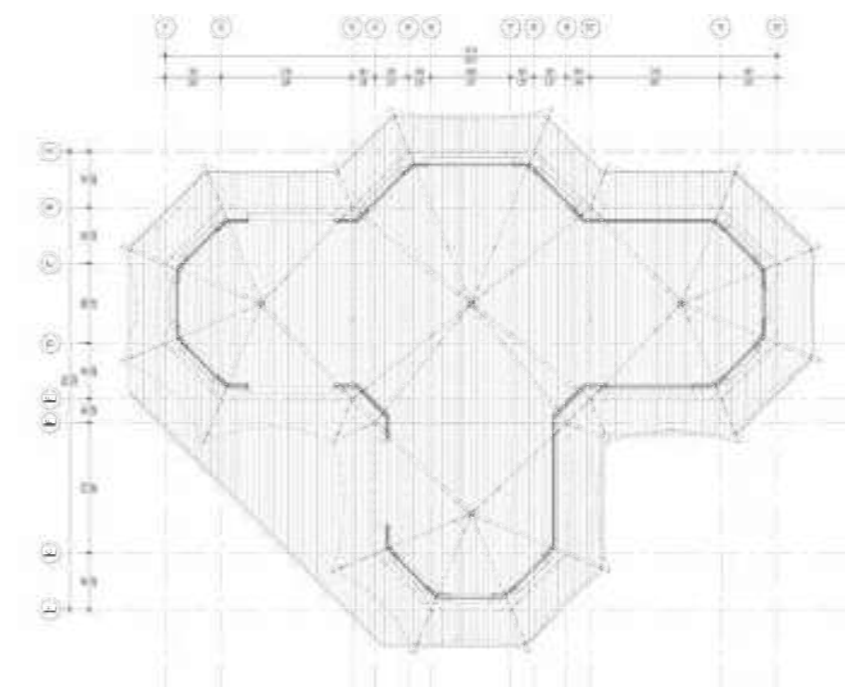

Standard Size

9 m x 12.2 m - 59.2 m²
 29.6 ft x 40.1 ft - 637 ft²

Goo-Moremi Gorge Resort, Botswana

Standard Floor Plan

Layout 1

Layout 2

Layout 3

Luxury Tent Range