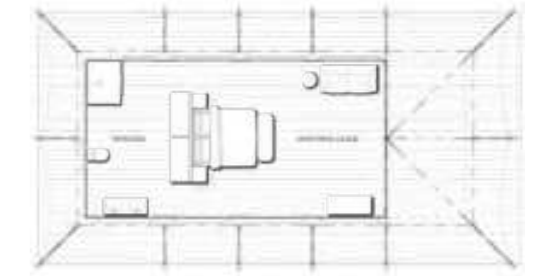

Standard Size

9.5 m x 5 m - 47.5 m²

31.2 ft x 16.4 ft - 511.3 ft²

Fothergill Island, Zimbabwe

Standard Floor Plan

Layout 1

Layout 2

Layout 3