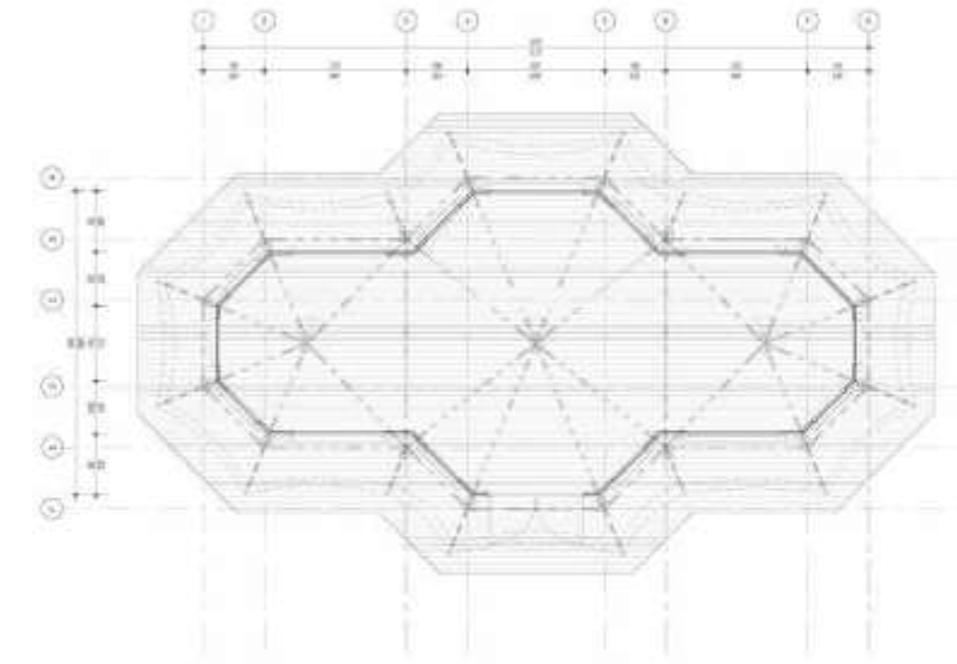

Standard Floor Plan