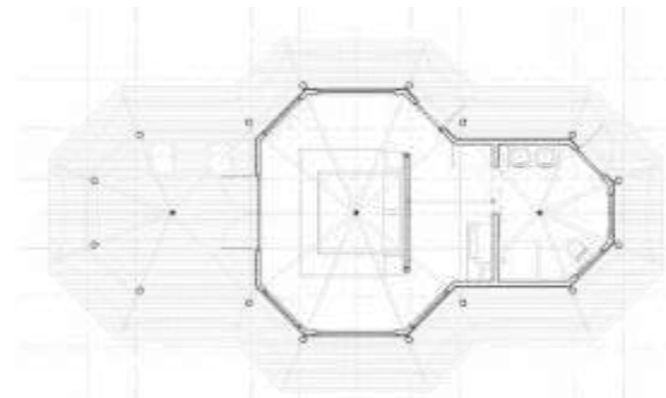

Luxury Tent Range

Shaka Collection

One Tent, Multiple Journeys