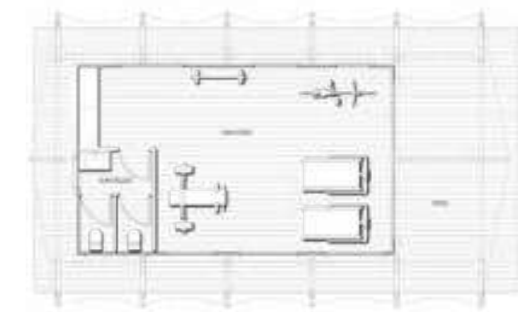

Standard Size

8.4 m x 5 m - 42 m²

27.6 ft x 16.4 ft - 452.1 ft²

Mdluli Safari Lodge, Kruger National Park

Standard Floor Plan

Layout 1

Layout 2

Layout 3