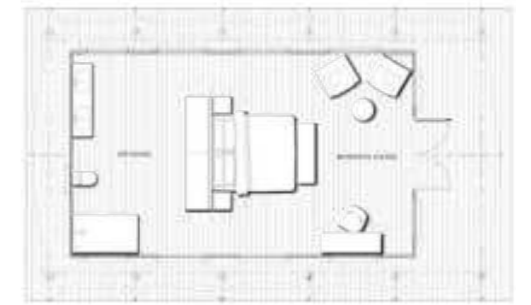

Standard Size

8.4 m x 5 m - 42 m²

27.6 ft x 16.4 ft - 452.1 ft²

Phelwana Game Lodge, Hoedspruit

Standard Floor Plan

Layout 1

Layout 2

Layout 3