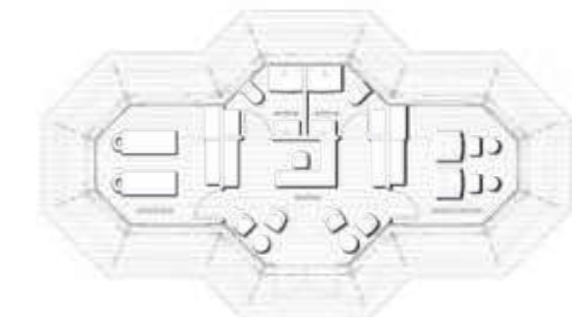

Standard Size

12.2 m x 5.8 m - 49 m²

40.8 ft x 19.1 ft - 525.5 ft²

Walden Retreats Hill Country, USA

Standard Floor Plan

Layout 1

Layout 2

Layout 3