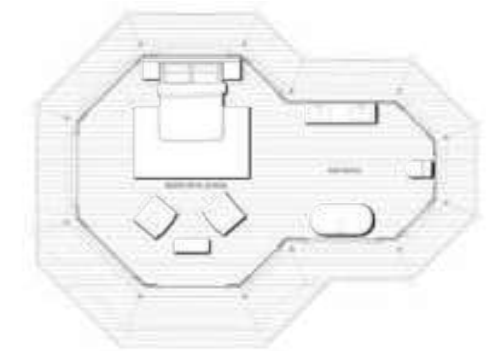

Standard Size

9 m x 5.8 m - 38.4 m²

 29.6 ft x 19.1 ft - 413.7 ft²

Open Sky, Utah

Standard Floor Plan

Layout 1

Layout 2

Layout 3