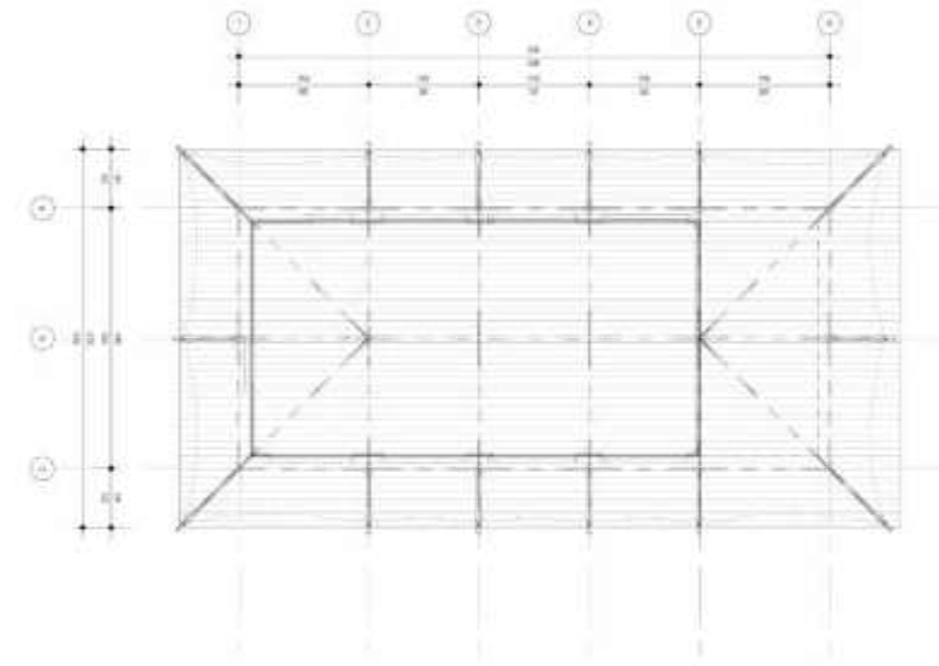

Standard Size

9.5 m x 5 m - 47.5 m²

31.2 ft x 16.4 ft - 511.3 ft²

Fothergill Island, Zimbabwe

Standard Floor Plan

Layout 1

Layout 2

Layout 3