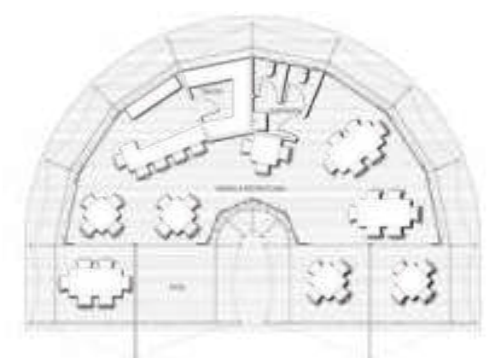

Standard Size

13.2 m x 8 m - 63.1 m²
 43.3 ft x 26.1 ft - 678.7 ft²

Factory Photo, South Africa

Standard Floor Plan

Layout 1

Layout 2

Layout 3

Luxury Tent Range