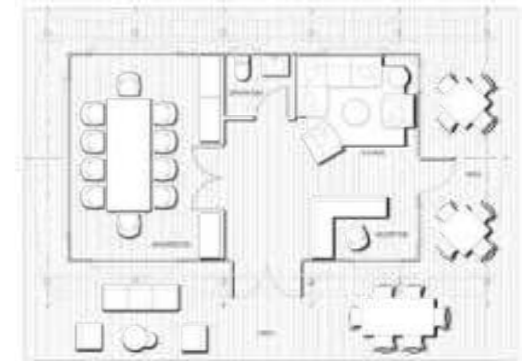

Standard Size

8.4 m x 5 m - 42 m²

27.6 ft x 16.4 ft - 452.1 ft²

Phelwana Game Lodge, Hoedspruit

Standard Floor Plan

Layout 1

Layout 2

Layout 3