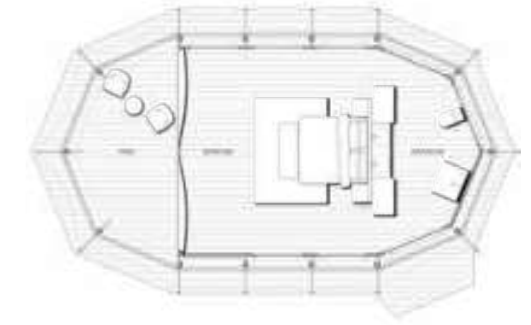

Standard Size

- 3.4 m x 3.4 m - 11.2 m²
- 5.4 m x 5.4 m - 28.6 m²

- 11 ft x 11 ft - 120.8 ft²
- 17.6 ft x 17.6 ft - 308.9 ft²

Adventure Camp, Belgium

Standard Floor Plan

Layout 1

Layout 2

Layout 3

Standard Size

8.3 m x 5.7 m - 42 m²

27.1 ft x 18.7 ft - 455.2 ft²

Open Sky, Utah

Standard Floor Plan

Layout 1

Layout 2

Layout 3

Standard Size

9.5 m x 5 m - 47.5 m²

31.2 ft x 16.4 ft - 511.3 ft²

Fothergill Island, Zimbabwe

Standard Floor Plan

Layout 1

Layout 2

Layout 3