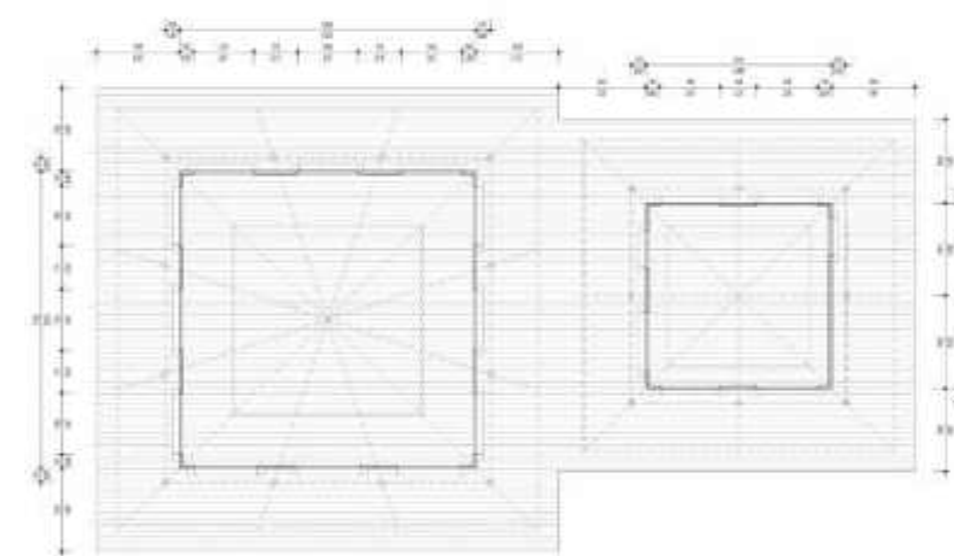

Standard Size

- 3.4 m x 3.4 m - 11.2 m²
- 5.4 m x 5.4 m - 28.6 m²

- 11 ft x 11 ft - 120.8 ft²
- 17.6 ft x 17.6 ft - 308.9 ft²

Adventure Camp, Belgium

Standard Floor Plan

Layout 1

Layout 2

Layout 3