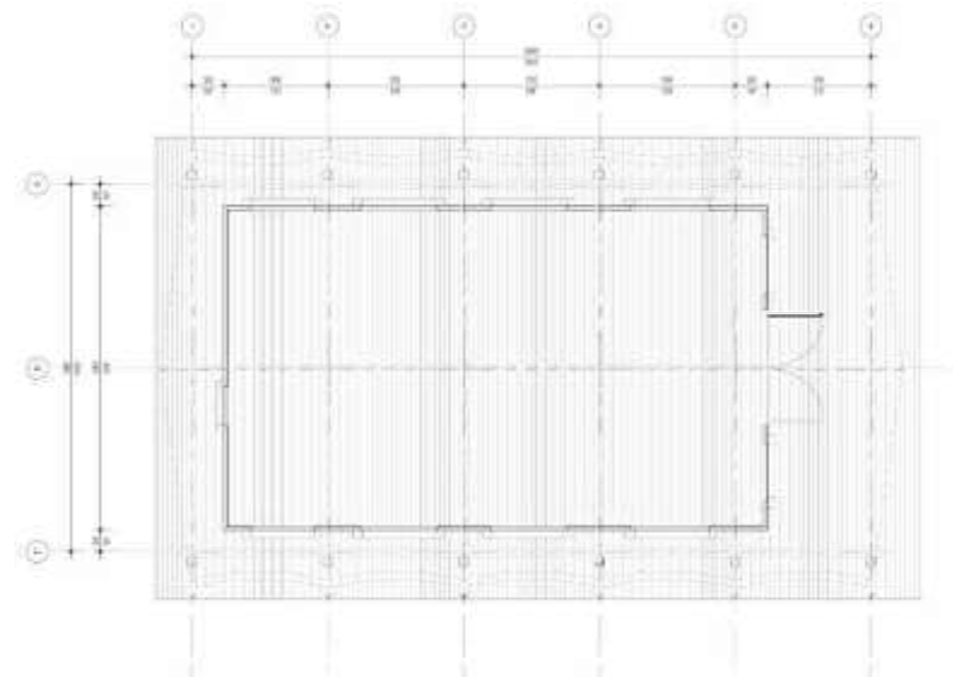

Standard Size

8.4 m x 5 m - 42 m²

27.6 ft x 16.4 ft - 452.1 ft²

Phelwana Game Lodge, Hoedspruit

Standard Floor Plan

Layout 1

Layout 2

Layout 3