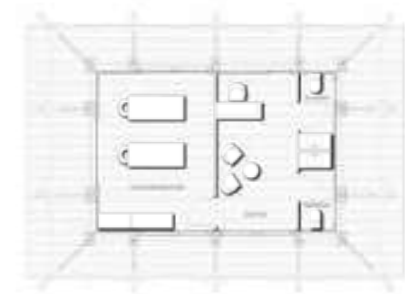

Standard Size

8 m x 5.5 m - 44 m²

26.25 ft x 18.05 ft - 473.6 ft²

Standard Floor Plan

Layout 1

Layout 2

Layout 3

Head-turning