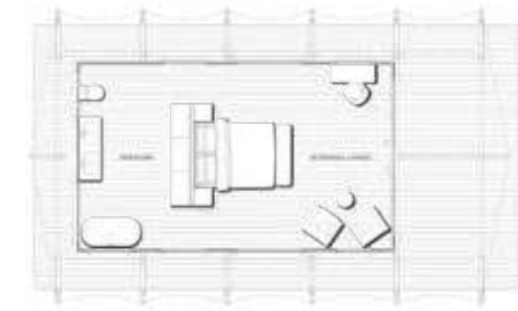

Standard Size

8.4 m x 5 m - 42 m²

27.6 ft x 16.4 ft - 452.1 ft²

Mdluli Safari Lodge, Kruger National Park

Standard Floor Plan

Layout 1

Layout 2

Layout 3

Standard Size

8.4 m x 5 m - 42 m²

27.6 ft x 16.4 ft - 452.1 ft²

Phelwana Game Lodge, Hoedspruit

Standard Floor Plan

Layout 1

Layout 2

Layout 3