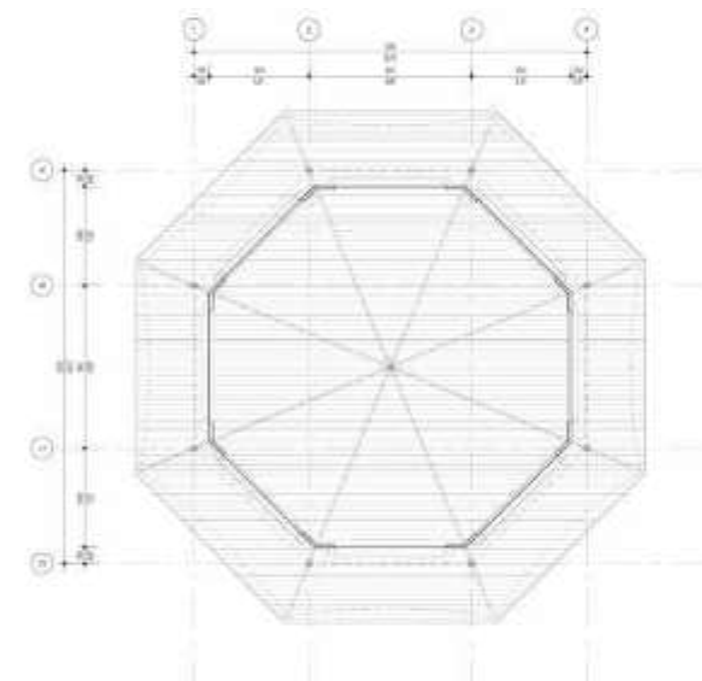

Standard Size

5.8 m x 5.8 m - 28 m²

19.1 ft x 19.1 ft - 301.8 ft²

Menjangan Dynasty Resort, Indonesia

Standard Floor Plan

Layout 1

Layout 2

Layout 3