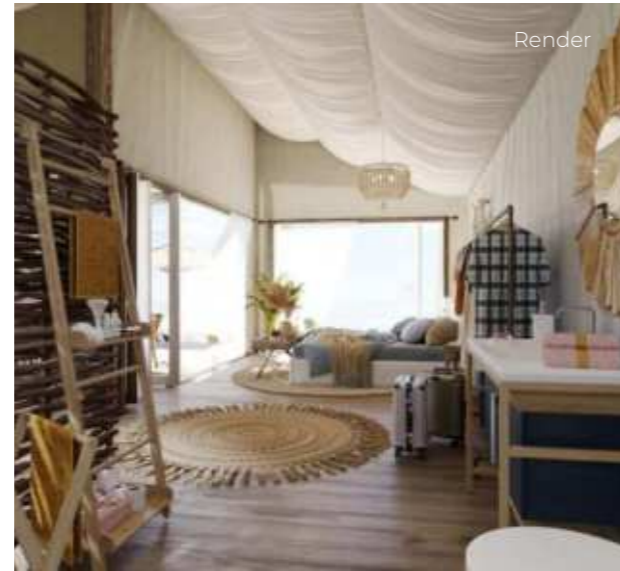

Barbuda Ocean Club, Barbuda