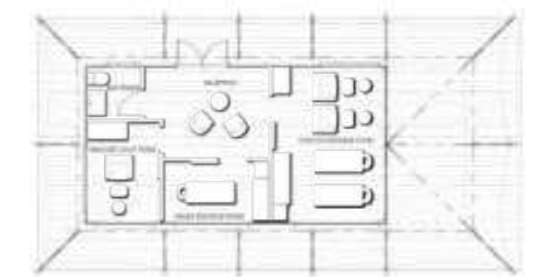

Standard Size

9.5 m x 5 m - 47.5 m²

31.2 ft x 16.4 ft - 511.3 ft²

Fothergill Island, Zimbabwe

Standard Floor Plan

Layout 1

Layout 2

Layout 3