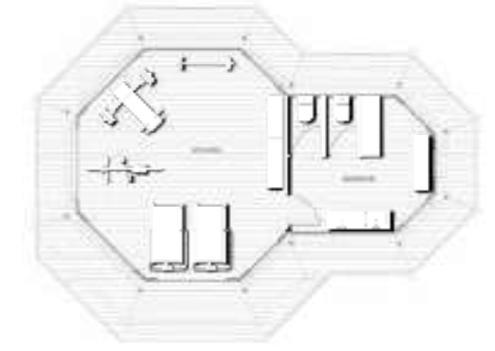

Standard Size

9 m x 5.8 m - 38.4 m²

 29.6 ft x 19.1 ft - 413.7 ft²

Open Sky, Utah

Standard Floor Plan

Layout 1

Layout 2

Layout 3