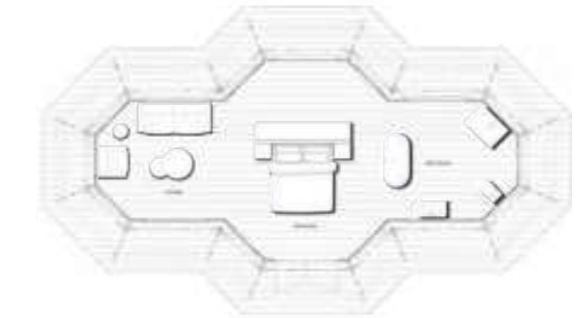

Standard Size

12.2 m x 5.8 m - 49 m²

40.8 ft x 19.1 ft - 525.5 ft²

Walden Retreats Hill Country, USA

Standard Floor Plan

Layout 1

Layout 2

Layout 3